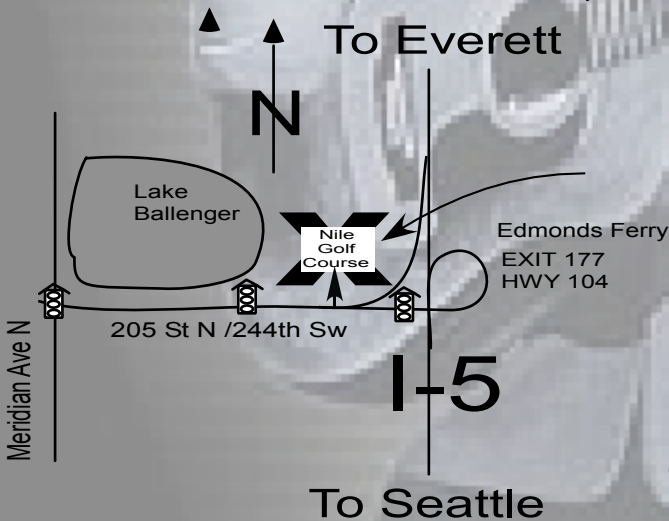

**PSL's
Hot Rod,
& Truck**

**Sunday-
9:00-3:00**

**Spring Fling
Custom Car
Show**

**May 23 2010
Nile Shrine Center**

Shane Cobane as Elvis

From Noon til 1pm

**Exit 177 off I-5
\$15.00/Vehicle**

\$10 Pre-registered